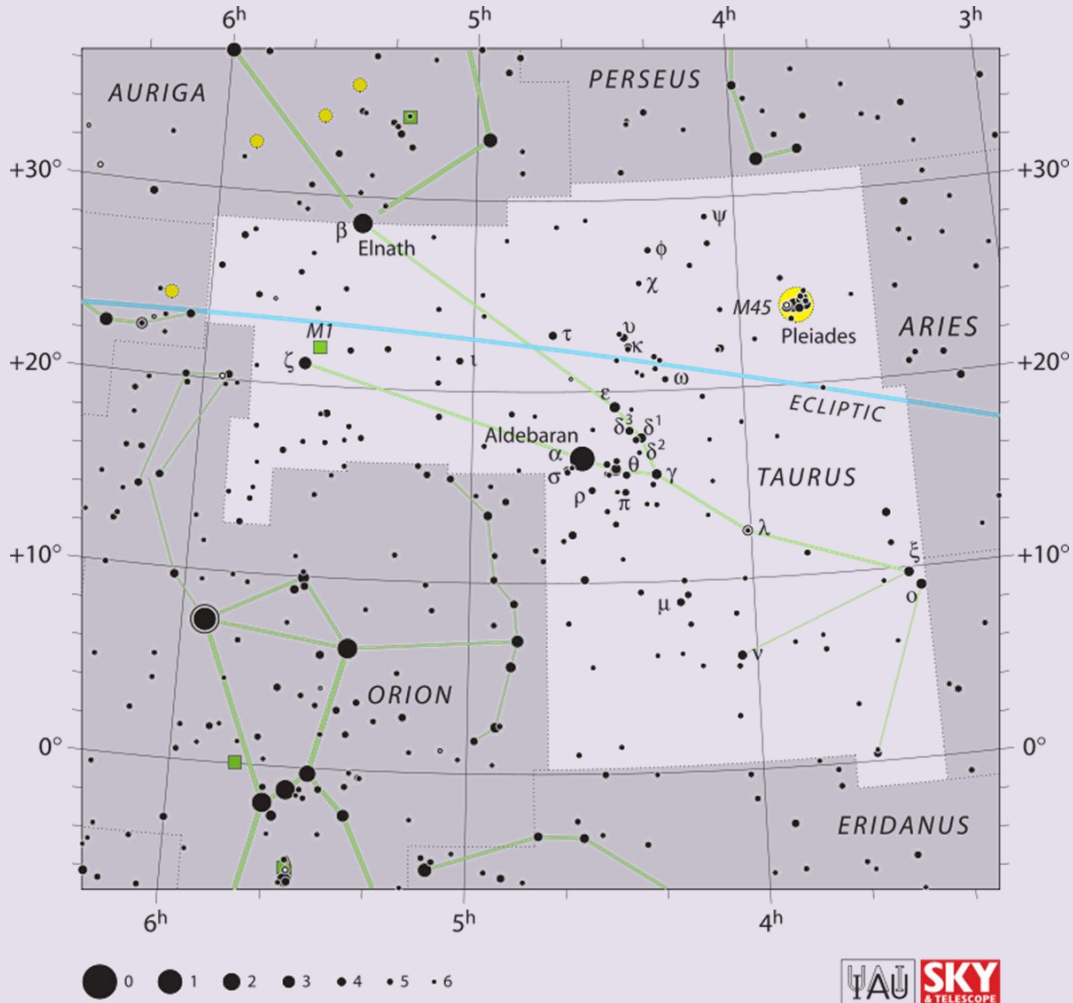

9 TAURUS

LINKING STARS TO CHAPTERS IN BIBLE

Heavenly Sign	Star Name	God of Heaven Bible Chap	Degrees to True North	Vis. Mag.	Decl.	Notes
9 TAURUS	Aldebaran	Exo 25	73.5	0.87	16.5	Aldebaran {Pattern of Ark, Table, Lampstand}
9 TAURUS	β Tau	Exo 12	61.4	1.65	28.6	El Nath {First Passover: I will strike 1stBorn of Egypt}
9 TAURUS	Alcyone A	Exo 17	65.9	2.85	24.1	Alcyone Pleiades {Rephidim: LORD is My Banner}
9 TAURUS	ζ Tau	Exo 20	68.9	2.97	21.1	{10 Commands: Altar of Hewn Stone is Profaned}
9 TAURUS	θ2 Tau	Exo 25	74.1	3.4	15.9	Hyades {Pattern of Ark, Table, Lampstand}
9 TAURUS	λ Tau	Exo 29	77.5	3.41	12.5	
9 TAURUS	ε Tau	Exo 22	70.8	3.53	19.2	Hyades {Pattern of Ark, Table, Lampstand}
9 TAURUS	ο Tau	Exo 32	81	3.61	9.0	
9 TAURUS	Atlas A	Exo 17	65.9	3.62	24.1	Pleiades {Massah & Meribah: Moses strikes Rock}
9 TAURUS	γ Tau	Exo 25	74.4	3.65	15.6	Hyades {Pattern of Ark, Table, Lampstand}
9 TAURUS	Electra	Exo 17	65.9	3.72	24.1	Pleiades {Massah & Meribah: Moses strikes Rock}
9 TAURUS	ξ Tau	Exo 31	80.3	3.73	9.7	
9 TAURUS	δ1 Tau	Exo 24	72.5	3.77	17.5	Hyades {Pattern of Ark, Table, Lampstand}
9 TAURUS	θ1 Tau	Exo 25	74	3.84	16.0	Hyades {Pattern of Ark, Table, Lampstand}
9 TAURUS	Maia	Exo 17	65.6	3.87	24.4	Pleiades {Massah & Meribah: Moses strikes Rock}
9 TAURUS	ν Tau	Exo 35	84	3.91	6.0	
9 TAURUS	5 Tau	Exo 28	77.1	4.14	12.9	

9 TAURUS

BIBLE NUMBER 9 MEANING: (Our interpretation)

"JUDGEMENT"

SOLOMON'S WISDOM: (Proverbs Chapter 30 speech on Heavenly Signs)

v. 12 "A Generation pure in its own eyes; not washed from its own filth"

BIBLE BOOK: 1st SAMUEL (King Saul) **KEY VERSE:** Ch. 2 v 10

Note: The Bible Chapter link to a star is the Degrees to True North [rounded] plus 1: By this means Aldebaran links to the 75th chapter of the Bible: Exodus 25