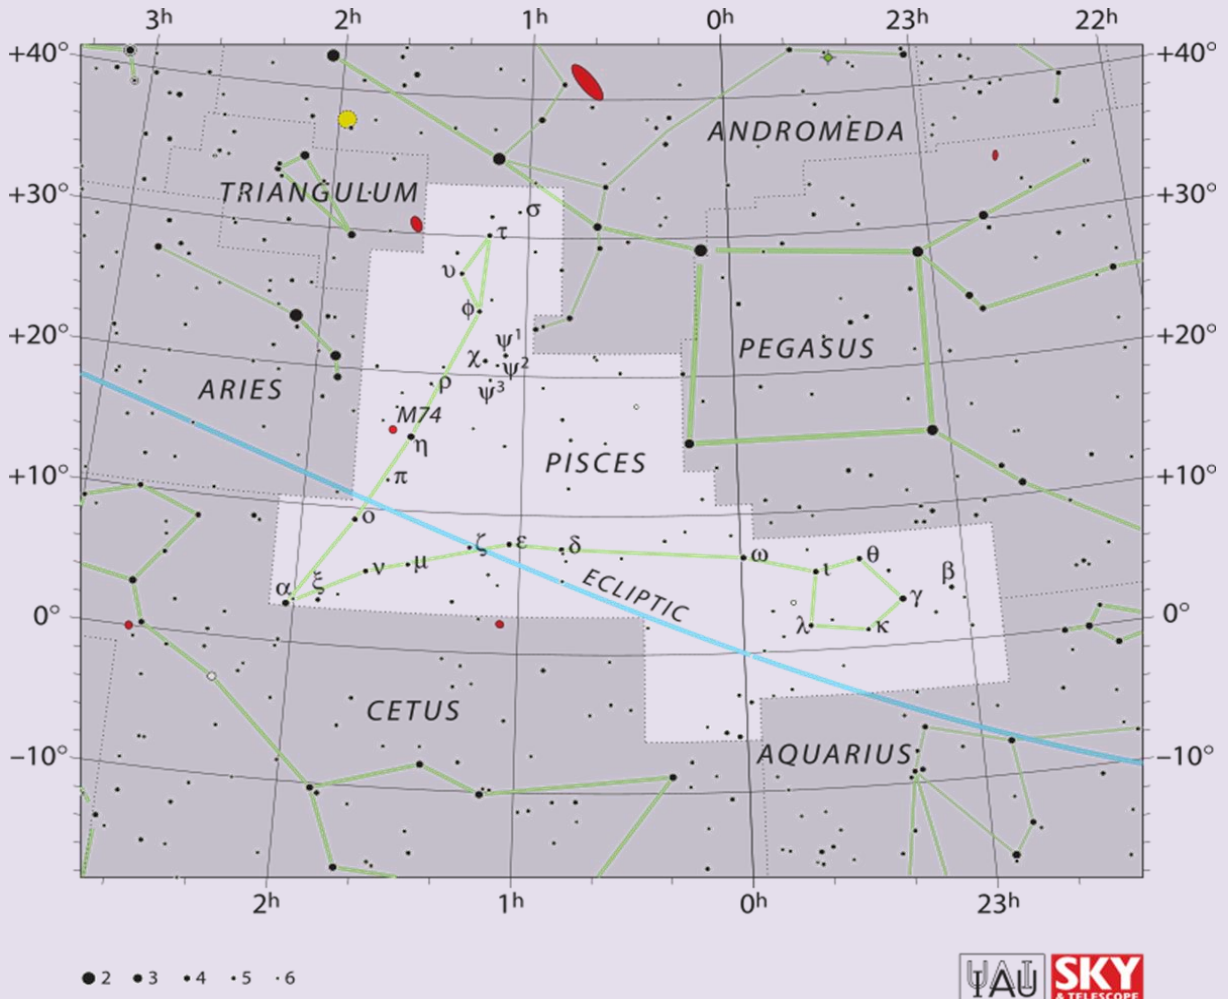

# 21 THE BAND

# LINKING STARS TO CHAPTERS IN BIBLE

Heavenly Sign	Star Name	God of Heaven Bible Chap	Degrees to True North	Vis. Mag.	Decl.	Notes
21 BAND	α Psc A	Exo 38	87.2	4.33	2.8	{Pattern of Court of Tabernacle}
21 BAND	μ Psc	Exo 35	83.9	4.84	6.1	{Bezalel: He has put in his heart the ability to Teach}
21 BAND	ν Psc	Exo 36	84.5	4.45	5.5	{Craftsman Bezalel builds Tabernacle}
21 BAND	ξ Psc	Exo 38	86.8	4.61	3.2	{Pattern of Court of Tabernacle}
7 PISCES	19 Psc	Exo 38	86.5	4.95	3.5	
7 PISCES	27 Psc	Lev 5	93.6	4.88	- 3.6	
7 PISCES	29 Psc	Lev 4	93	5.13	- 3.0	
7 PISCES	30 Psc	Lev 7	96	4.37	- 6.0	
7 PISCES	33 Psc	Lev 7	95.7	4.61	- 5.7	
7 PISCES	47 Psc	Exo 23	72.1	5.01	17.9	
7 PISCES	64 Psc	Exo 24	73.1	5.07	16.9	
7 PISCES	7 Psc	Exo 36	84.6	5.05	5.4	
7 PISCES	82 Psc	Exo 10	58.6	5.15	31.4	
7 PISCES	89 Psc	Exo 37	86.4	5.13	3.6	
7 PISCES	α Psc B	Exo 38	87.2	5.23	2.8	
7 PISCES	β Psc	Exo 37	86.2	4.48	3.8	
7 PISCES	γ Psc	Exo 38	86.7	3.7	3.3	{Pattern of Court of Tabernacle}

## 21 THE BAND

**BIBLE NUMBER 21 MEANING:** (Our interpretation)

"LAWLESSNESS" or "APPOINTED TIME"

**SOLOMON'S WISDOM:** (Proverbs Chapter 30 speech on Heavenly Signs)

v. 15a "The Leech has two daughters," [Give! Give!]

### SIGN DESCRIPTION:

The LEECH is at the point of attachment of the tails of each of the two fish of PISCES to the neck of CETUS: ALIGATOR. The LEECH is the offspring of CETUS, unfeeling and cold blooded as a reptile: sucking life blood out of the fishes.