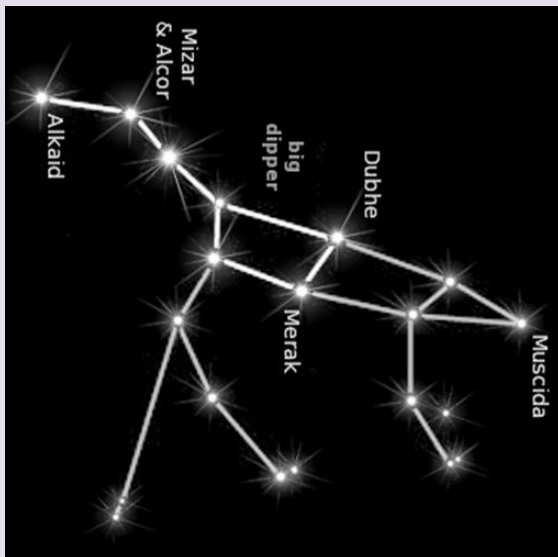

AD 16TH ERA (751 – 800 AD): 16TH SIGN BIG DONKEY “GENTILE BEAST IS LED BY TAIL”

STAR PROPHECY

It looks like a **Big Donkey**! And it is a big sign – the third largest. It is located high up in the Northern sky, visible all year above the equator.

The stars in the chest, neck, and head form the Big Dipper. The neck is the will, the head is the mind, and the chest is the heart. This flock’s heart, mind, and soul is joined to their leader!

Mizar “Small” **Alcor** “Lamb” **Alkaid** “Assembled”

Dubhe “Flock” or “Herd”; **Merak** “Flock”

Dubhe & Merak are on a line that points to the **Pole Star**; the Big Donkey travels around and around the Pole Star but never arrives there.

Looking up from Earth at the **Pole Star**, stars rotate counter-clockwise. The Big Donkey is walking backwards! Huge beast led by the tail!

The **Pole Star** is **Jesus Christ**. The **Big Donkey** [*righteous Gentile nations*] follow a leader with heart, mind, soul; but the leader is not Lord Jesus. The leader (*Gentile Ruler*) follows the Tail (*Religious Ruler*): the result is walking backwards!